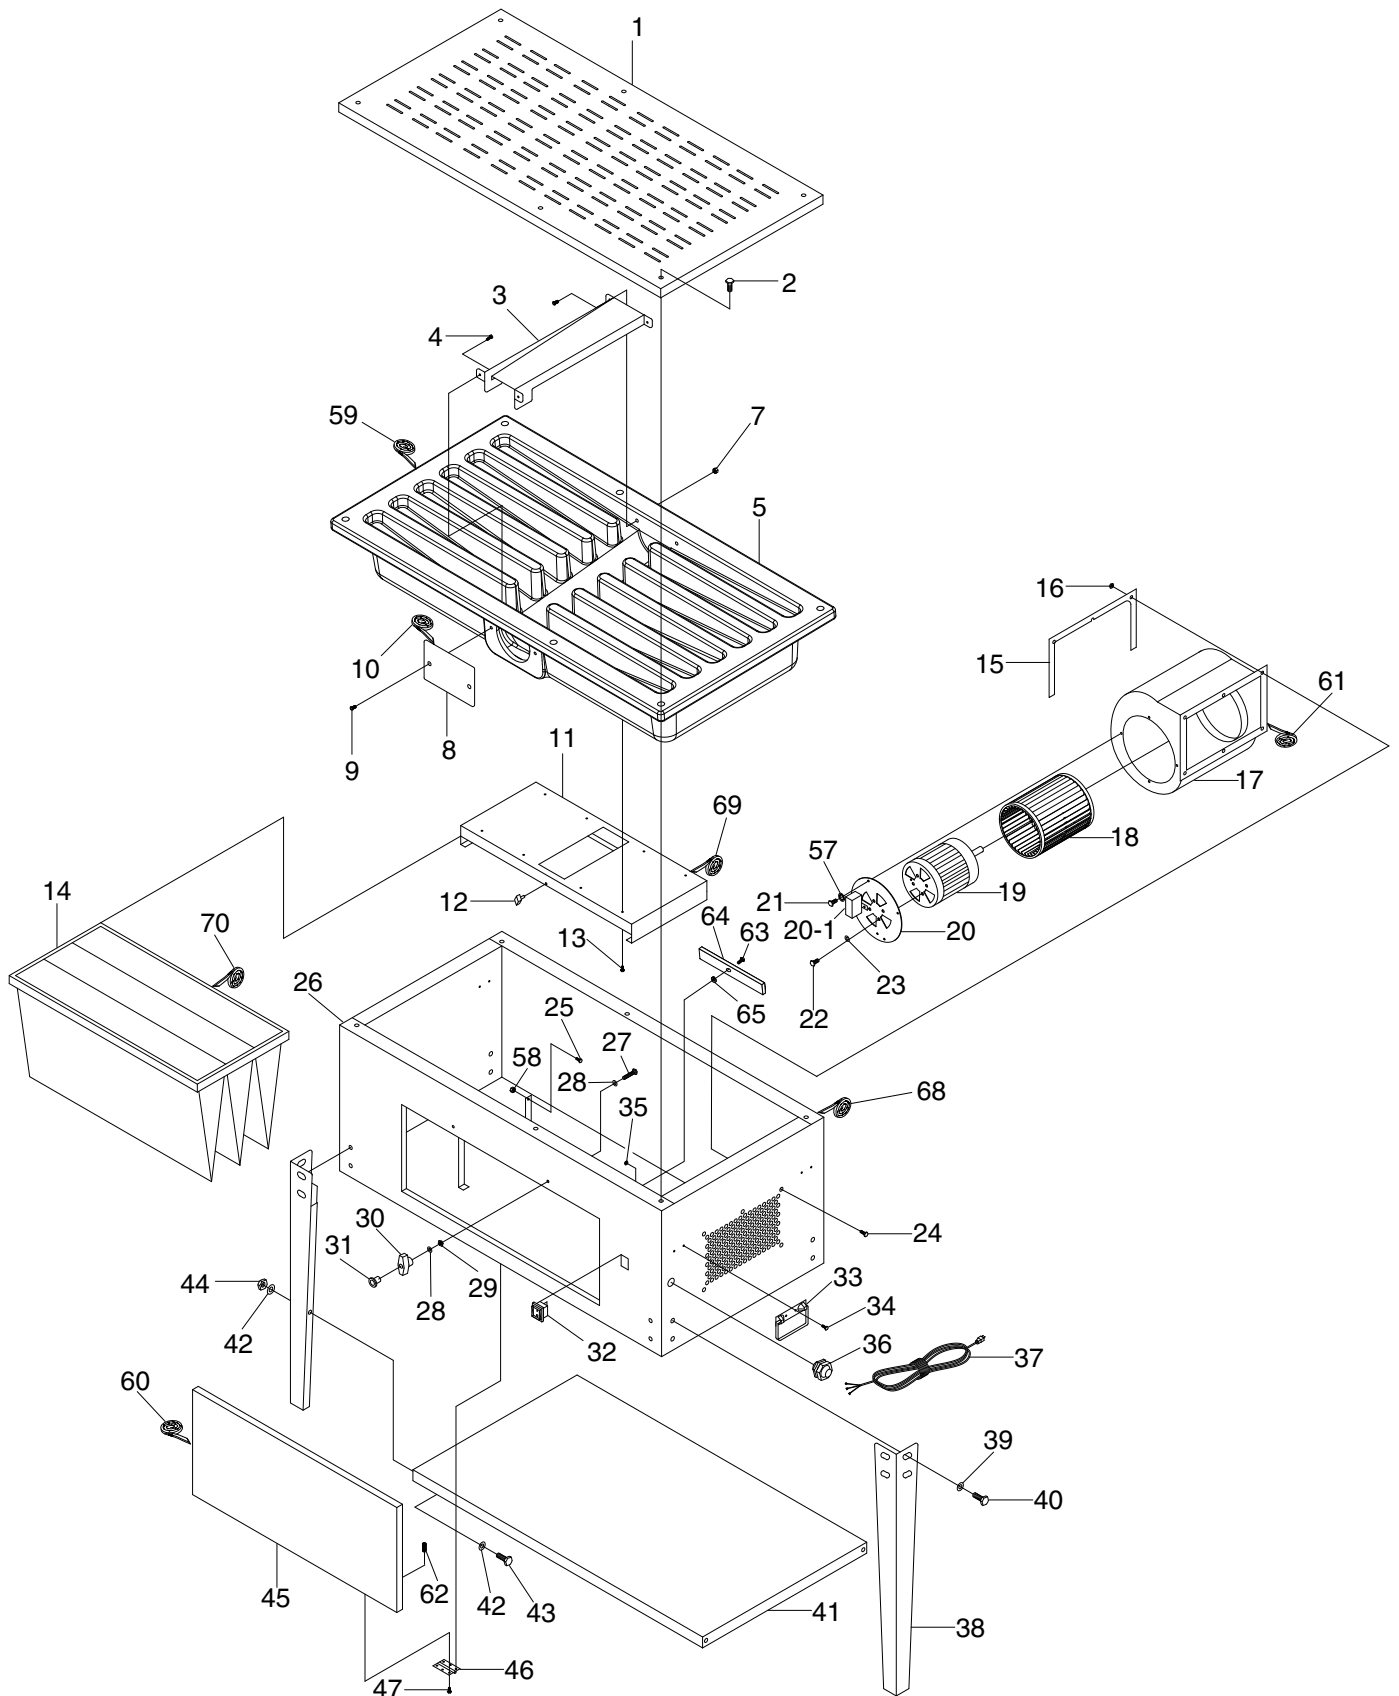

G0627 Parts Breakdown

Presented by the Kansas City Woodworkers' Guild
<http://www.kcwoodworkersguild.org>

G0627 Parts List

REF	PART #	DESCRIPTION
1	P0627001	TABLE TOP
2	PFH15	FLAT HD SCR 1/4-20 X 1 1/2
3	P0627003	DUST DEFLECTOR
4	PHTEK5M	TAP SCREW M4 X 12
5	P0627005	TABLE BASE
7	PN05	HEX NUT 1/4-20
8	P0627008	OUTLET COVER
9	PB31	HEX BOLT 1/4-20 X 1
10	P0627010	GASKET
11	P0627011	DUST FILTER CASE
12	P0626012	KNOB M6-1 X 14
13	P0627013	TAP SCREW M5 X 12
14	P0627014	FILTER BAG
15	P0627015	BLOWER SUPPORT
16	PN05	HEX NUT 1/4-20
17	P0627017	BLOWER HOOD
18	P0627018	IMPELLER
19	P0627019	MOTOR
20	P0627020	MOTOR SUPPORT
20-1	P0626020-1	CAPACITOR 16MFD 250VAC
21	PS38M	PHLP HD SCR M4-.7 X 10
22	PS68M	PHLP HD SCR M6-1 X 10
23	PW06	FLAT WASHER 1/4
24	PS02	PHLP HD SCR 1/4-20 X 3/4
25	PS06M	PHLP HD SCR M5-.8 X 20
26	P0627026	TABLE CABINET
27	PS54M	PHLP HD SCR M5-.8 X 45
28	PN06M	HEX NUT M5-.8
29	P0627029	FLAT WASHER 3/16
30	P0626030	KNOB 5/16-18

REF	PART #	DESCRIPTION
31	P0626031	KNOB M5-.8
32	P0626032	SWITCH
33	P0626033	HANDLE
34	PS38M	PHLP HD SCR M4-.7 X 10
35	PN04M	HEX NUT M4-.7
36	P0626036	STRAIN RELIEF
37	P0626037	POWER CORD
38	P0627038	LEG
39	PW07	FLAT WASHER 5/16
40	PB07	HEX BOLT 5/16-18 X 3/4
41	P0627041	BASE SHELF
42	PW07	FLAT WASHER 5/16
43	PB07	HEX BOLT 5/16-18 X 3/4
44	PN02	HEX NUT 5/16-18
45	P0627045	CABINET DOOR
46	P0626046	DOOR HINGE
47	PS38M	PHLP HD SCR M4-.7 X 10
57	P0627057	INT TOOTH WASHER 5MM
58	PN06M	HEX NUT M5-.8
59	P0627059	GASKET
60	P0627060	GASKET
61	P0627061	GASKET
62	PN04M	HEX NUT M4-.7
63	P0627063	TAP SCREW M5 X 12
64	P0627064	GROUNDING BAR
65	P0627065	INT TOOTH WASHER 5MM
68	P0627068	GASKET
69	P0627069	GASKET
70	P0627070	GASKET

G0626/G0627 Safety Label Placement

REF	PART #	DESCRIPTION
48	P0626048	G0626 MACHINE ID LABEL
48	P0627048	G0627 MACHINE ID LABEL
49	G8588	GRIZZLY NAMEPLATE
50	PLABEL-43	RESPIRATOR/GLASSES LABEL
52	PLABEL-12A	READ MANUAL - VERTICAL