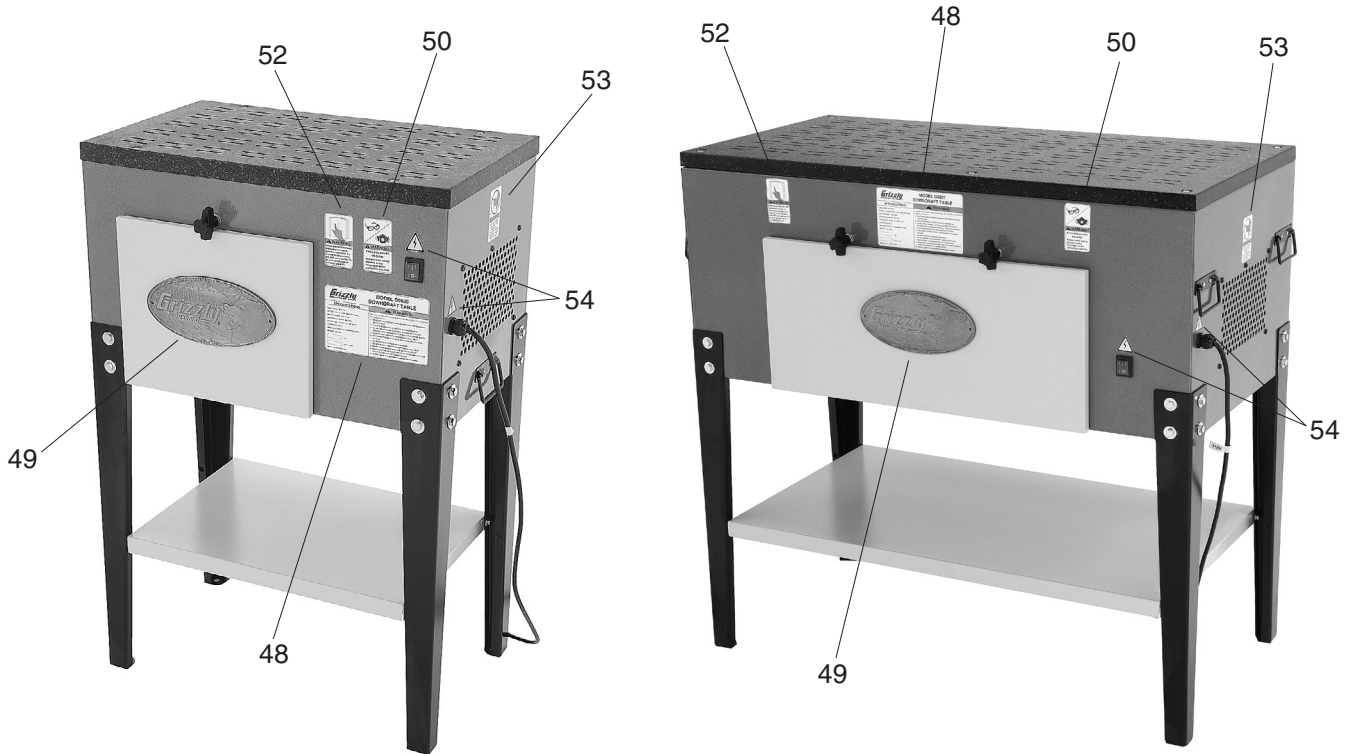

G0627 Parts Breakdown

Presented by the Kansas City Woodworkers' Guild
<http://www.kcwoodworkersguild.org>

G0627 Parts List

REF	PART #	DESCRIPTION
1	P0627001	TABLE TOP
2	PFH15	FLAT HD SCR 1/4-20 X 1 1/2
3	P0627003	DUST DEFLECTOR
4	PHTEK5M	TAP SCREW M4 X 12
5	P0627005	TABLE BASE
7	PN05	HEX NUT 1/4-20
8	P0627008	OUTLET COVER
9	PB31	HEX BOLT 1/4-20 X 1
10	P0627010	GASKET
11	P0627011	DUST FILTER CASE
12	P0626012	KNOB M6-1 X 14
13	P0627013	TAP SCREW M5 X 12
14	P0627014	FILTER BAG
15	P0627015	BLOWER SUPPORT
16	PN05	HEX NUT 1/4-20
17	P0627017	BLOWER HOOD
18	P0627018	IMPELLER
19	P0627019	MOTOR
20	P0627020	MOTOR SUPPORT
20-1	P0626020-1	CAPACITOR 16MFD 250VAC
21	PS38M	PHLP HD SCR M4-.7 X 10
22	PS68M	PHLP HD SCR M6-1 X 10
23	PW06	FLAT WASHER 1/4
24	PS02	PHLP HD SCR 1/4-20 X 3/4
25	PS06M	PHLP HD SCR M5-.8 X 20
26	P0627026	TABLE CABINET
27	PS54M	PHLP HD SCR M5-.8 X 45
28	PN06M	HEX NUT M5-.8
29	P0627029	FLAT WASHER 3/16
30	P0626030	KNOB 5/16-18

REF	PART #	DESCRIPTION
31	P0626031	KNOB M5-.8
32	P0626032	SWITCH
33	P0626033	HANDLE
34	PS38M	PHLP HD SCR M4-.7 X 10
35	PN04M	HEX NUT M4-.7
36	P0626036	STRAIN RELIEF
37	P0626037	POWER CORD
38	P0627038	LEG
39	PW07	FLAT WASHER 5/16
40	PB07	HEX BOLT 5/16-18 X 3/4
41	P0627041	BASE SHELF
42	PW07	FLAT WASHER 5/16
43	PB07	HEX BOLT 5/16-18 X 3/4
44	PN02	HEX NUT 5/16-18
45	P0627045	CABINET DOOR
46	P0626046	DOOR HINGE
47	PS38M	PHLP HD SCR M4-.7 X 10
57	P0627057	INT TOOTH WASHER 5MM
58	PN06M	HEX NUT M5-.8
59	P0627059	GASKET
60	P0627060	GASKET
61	P0627061	GASKET
62	PN04M	HEX NUT M4-.7
63	P0627063	TAP SCREW M5 X 12
64	P0627064	GROUNDING BAR
65	P0627065	INT TOOTH WASHER 5MM
68	P0627068	GASKET
69	P0627069	GASKET
70	P0627070	GASKET

G0626/G0627 Safety Label Placement

REF	PART #	DESCRIPTION
48	P0626048	G0626 MACHINE ID LABEL
48	P0627048	G0627 MACHINE ID LABEL
49	G8588	GRIZZLY NAMEPLATE
50	PLABEL-43	RESPIRATOR/GLASSES LABEL
52	PLABEL-12A	READ MANUAL - VERTICAL